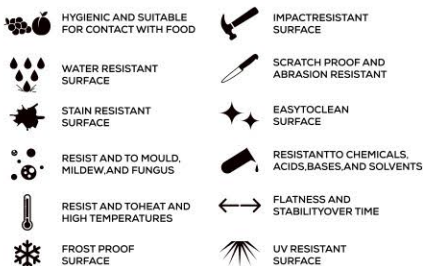

AVAILABLE

**GLOSSY
& MATT
SURFACE**

APPLICATION AREAS

TECHNICAL FEATURES

EDGE PROFILE POSSIBILITIES

S&P

SERIES

GALAXY WHITE

AVAILABLE

**GLOSSY
& MATT
SURFACE**

APPLICATION AREAS

TECHNICAL FEATURES

EDGE PROFILE POSSIBILITIES

S&P

SERIES

GALAXY BLACK

AVAILABLE

**GLOSSY
& MATT
SURFACE**

APPLICATION AREAS

TECHNICAL FEATURES

EDGE PROFILE POSSIBILITIES