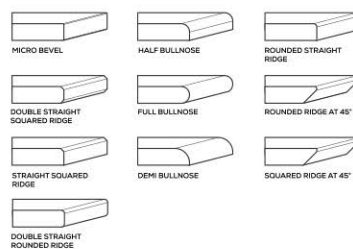

**GALAXY
VANILA WHITE**

AVAILABLE

**GLOSSY
& MATT
SURFACE**

APPLICATION AREAS

TECHNICAL FEATURES

EDGE PROFILE POSSIBILITIES

S&P
SERIES

GALAXY VERDE