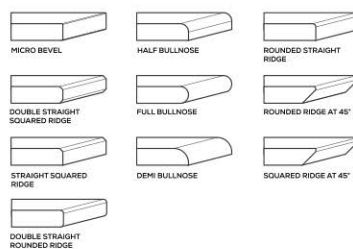

AVAILABLE

**GLOSSY
& MATT
SURFACE**

APPLICATION AREAS

TECHNICAL FEATURES

EDGE PROFILE POSSIBILITIES

S&P

SERIES

GALAXY BLACK

AVAILABLE

**GLOSSY
& MATT
SURFACE**

APPLICATION AREAS

TECHNICAL FEATURES

EDGE PROFILE POSSIBILITIES