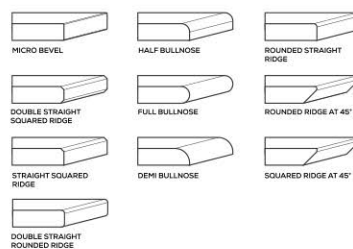

S&P
SERIES

ZOOM

GALAXY CREMA

AVAILABLE

**GLOSSY
& MATT
SURFACE**

APPLICATION AREAS

TECHNICAL FEATURES

EDGE PROFILE POSSIBILITIES