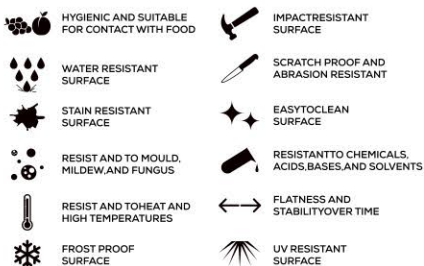

S&P
SERIES

GALAXY TERRAZZO VERDE

AVAILABLE

**GLOSSY
& MATT
SURFACE**

APPLICATION AREAS

TECHNICAL FEATURES

EDGE PROFILE POSSIBILITIES

S&P
SERIES

**GALAXY
VANILA WHITE**

AVAILABLE

**GLOSSY
& MATT
SURFACE**

APPLICATION AREAS

TECHNICAL FEATURES

EDGE PROFILE POSSIBILITIES

S&P
SERIES

GALAXY VERDE

AVAILABLE

**GLOSSY
& MATT
SURFACE**

APPLICATION AREAS

TECHNICAL FEATURES

EDGE PROFILE POSSIBILITIES

S&P

SERIES

GALAXY WHITE