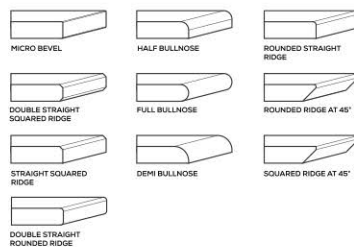

S&P
SERIES

GALAXY TERRAZZO VERDE

AVAILABLE

**GLOSSY
& MATT
SURFACE**

APPLICATION AREAS

TECHNICAL FEATURES

EDGE PROFILE POSSIBILITIES

S&P
SERIES