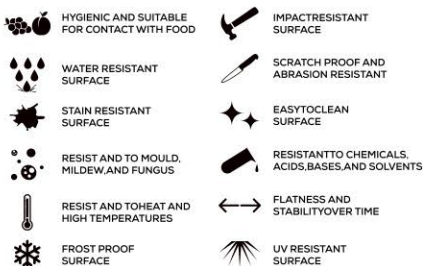

EDGE PROFILE POSSIBILITIES

S&P
SERIES

GALAXY BROWN

AVAILABLE

**GLOSSY
& MATT
SURFACE**

APPLICATION AREAS

TECHNICAL FEATURES

EDGE PROFILE POSSIBILITIES

S&P
SERIES

**GALAXY
DARK GREY**

AVAILABLE

**GLOSSY
& MATT
SURFACE**

APPLICATION AREAS

TECHNICAL FEATURES

EDGE PROFILE POSSIBILITIES

S&P

SERIES

GALAXY GREY

AVAILABLE

**GLOSSY
& MATT
SURFACE**

APPLICATION AREAS

TECHNICAL FEATURES

EDGE PROFILE POSSIBILITIES

S&P