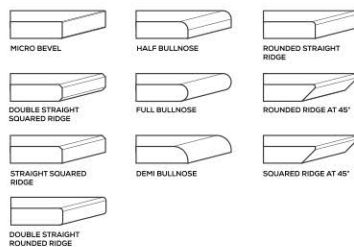

EDGE PROFILE POSSIBILITIES