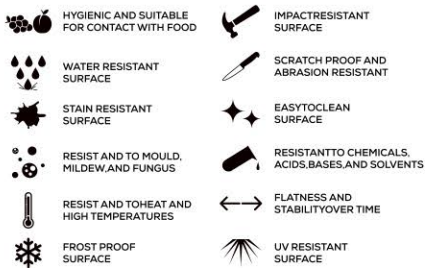

9 MM / 15 MM

PLEASANT
DEPICTION
OF
BRILLIANT
SURFACES

S&P
SERIES

GALAXY BEIGE

AVAILABLE

**GLOSSY
& MATT
SURFACE**

APPLICATION AREAS

TECHNICAL FEATURES

EDGE PROFILE POSSIBILITIES

S&P
SERIES

GALAXY BROWN

AVAILABLE

**GLOSSY
& MATT
SURFACE**

APPLICATION AREAS

TECHNICAL FEATURES

EDGE PROFILE POSSIBILITIES