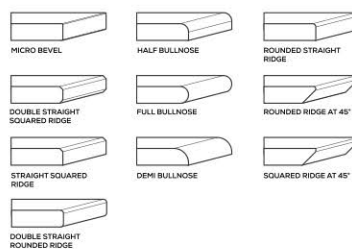

SERIES

GALAXY GREY

AVAILABLE

**GLOSSY
& MATT
SURFACE**

APPLICATION AREAS

TECHNICAL FEATURES

EDGE PROFILE POSSIBILITIES

S&P