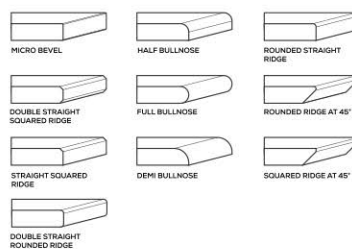

AVAILABLE

**GLOSSY
& MATT
SURFACE**

APPLICATION AREAS

TECHNICAL FEATURES

EDGE PROFILE POSSIBILITIES

S&P

SERIES

GALAXY WHITE