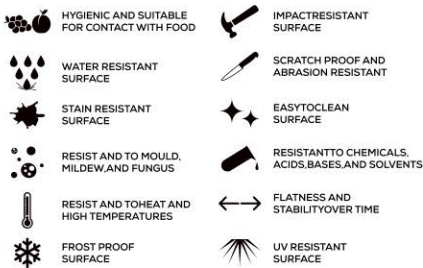

EDGE PROFILE POSSIBILITIES

S&P
SERIES

GALAXY BROWN

AVAILABLE

**GLOSSY
& MATT
SURFACE**

APPLICATION AREAS

TECHNICAL FEATURES

EDGE PROFILE POSSIBILITIES

S&P
SERIES

**GALAXY
DARK GREY**

AVAILABLE

**GLOSSY
& MATT
SURFACE**

APPLICATION AREAS

TECHNICAL FEATURES

EDGE PROFILE POSSIBILITIES

S&P