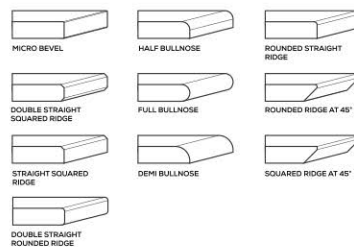

EDGE PROFILE POSSIBILITIES

S&P
SERIES

GALAXY BROWN

AVAILABLE

**GLOSSY
& MATT
SURFACE**

APPLICATION AREAS

TECHNICAL FEATURES

EDGE PROFILE POSSIBILITIES