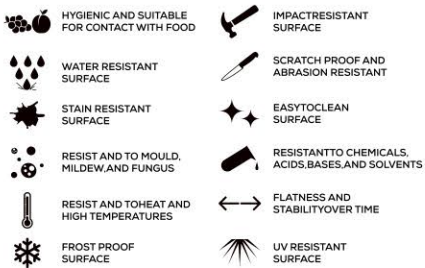

EDGE PROFILE POSSIBILITIES

S&P
SERIES

GALAXY BROWN

AVAILABLE

**GLOSSY
& MATT
SURFACE**

APPLICATION AREAS

TECHNICAL FEATURES

EDGE PROFILE POSSIBILITIES

S&P
SERIES

ZOOM

GALAXY CREMA

AVAILABLE

**GLOSSY
& MATT
SURFACE**

APPLICATION AREAS

TECHNICAL FEATURES

EDGE PROFILE POSSIBILITIES

S&P
SERIES

**GALAXY
DARK GREY**

AVAILABLE

**GLOSSY
& MATT
SURFACE**

APPLICATION AREAS

TECHNICAL FEATURES

EDGE PROFILE POSSIBILITIES

S&P

SERIES

GALAXY GREY

AVAILABLE

**GLOSSY
& MATT
SURFACE**

APPLICATION AREAS

TECHNICAL FEATURES

EDGE PROFILE POSSIBILITIES

S&P