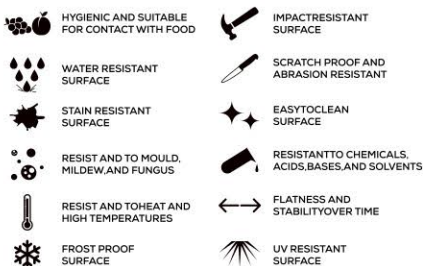

S&P
SERIES

GALAXY TERRAZZO VERDE

AVAILABLE

**GLOSSY
& MATT
SURFACE**

APPLICATION AREAS

TECHNICAL FEATURES

EDGE PROFILE POSSIBILITIES

S&P
SERIES

**GALAXY
VANILA WHITE**

AVAILABLE

**GLOSSY
& MATT
SURFACE**

APPLICATION AREAS

TECHNICAL FEATURES

EDGE PROFILE POSSIBILITIES

S&P
SERIES

GALAXY VERDE

AVAILABLE

**GLOSSY
& MATT
SURFACE**

APPLICATION AREAS

TECHNICAL FEATURES

EDGE PROFILE POSSIBILITIES

S&P

SERIES

GALAXY WHITE