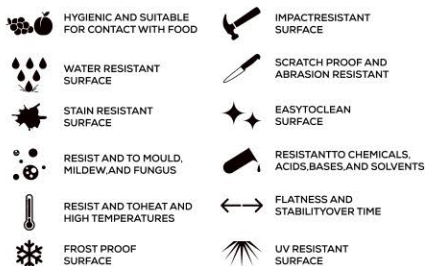

S&P
SERIES

**GALAXY
DARK GREY**

AVAILABLE

**GLOSSY
& MATT
SURFACE**

APPLICATION AREAS

TECHNICAL FEATURES

EDGE PROFILE POSSIBILITIES

S&P

SERIES

GALAXY GREY

AVAILABLE

**GLOSSY
& MATT
SURFACE**

APPLICATION AREAS

TECHNICAL FEATURES

EDGE PROFILE POSSIBILITIES

S&P

SERIES

GALAXY MIST

AVAILABLE

**GLOSSY
& MATT
SURFACE**

APPLICATION AREAS

TECHNICAL FEATURES

EDGE PROFILE POSSIBILITIES

S&P

SERIES

GALAXY NEW WHITE

AVAILABLE

**GLOSSY
& MATT
SURFACE**

APPLICATION AREAS

TECHNICAL FEATURES

EDGE PROFILE POSSIBILITIES

S&P