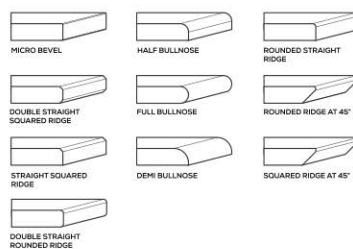

SERIES

ZOOM

GALAXY STEEL GREY

AVAILABLE

**GLOSSY
& MATT
SURFACE**

APPLICATION AREAS

TECHNICAL FEATURES

EDGE PROFILE POSSIBILITIES