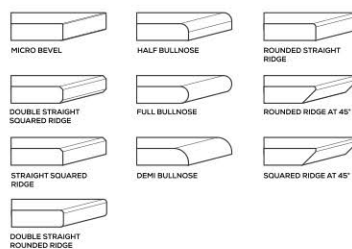

EDGE PROFILE POSSIBILITIES