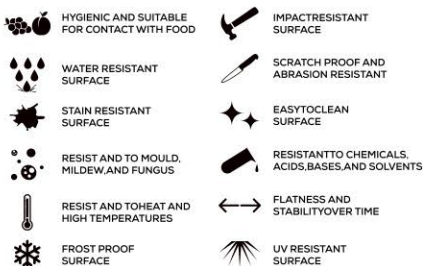

**GALAXY
VANILA WHITE**

AVAILABLE

**GLOSSY
& MATT
SURFACE**

APPLICATION AREAS

TECHNICAL FEATURES

EDGE PROFILE POSSIBILITIES

S&P
SERIES

GALAXY VERDE

AVAILABLE

**GLOSSY
& MATT
SURFACE**

APPLICATION AREAS

TECHNICAL FEATURES

EDGE PROFILE POSSIBILITIES

S&P

SERIES

GALAXY WHITE

AVAILABLE

**GLOSSY
& MATT
SURFACE**

APPLICATION AREAS

TECHNICAL FEATURES

EDGE PROFILE POSSIBILITIES

S&P

SERIES

GALAXY BLACK