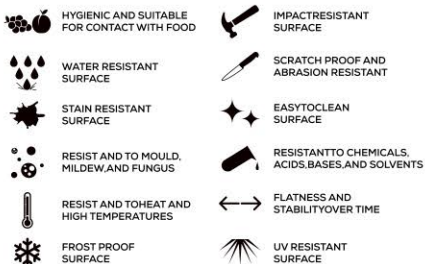

SERIES

ZOOM

GALAXY STEEL GREY

AVAILABLE

**GLOSSY
& MATT
SURFACE**

APPLICATION AREAS

TECHNICAL FEATURES

EDGE PROFILE POSSIBILITIES

S&P
SERIES

GALAXY TERRAZZO VERDE

AVAILABLE

**GLOSSY
& MATT
SURFACE**

APPLICATION AREAS

TECHNICAL FEATURES

EDGE PROFILE POSSIBILITIES

S&P
SERIES

**GALAXY
VANILA WHITE**

AVAILABLE

**GLOSSY
& MATT
SURFACE**

APPLICATION AREAS

TECHNICAL FEATURES

EDGE PROFILE POSSIBILITIES

S&P
SERIES

GALAXY VERDE