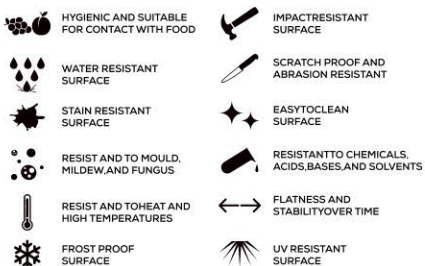

S&P
SERIES

**GALAXY
DARK GREY**

AVAILABLE

**GLOSSY
& MATT
SURFACE**

APPLICATION AREAS

TECHNICAL FEATURES

EDGE PROFILE POSSIBILITIES

S&P

SERIES

GALAXY GREY

AVAILABLE

**GLOSSY
& MATT
SURFACE**

APPLICATION AREAS

TECHNICAL FEATURES

EDGE PROFILE POSSIBILITIES

S&P

SERIES

GALAXY MIST

AVAILABLE

**GLOSSY
& MATT
SURFACE**

APPLICATION AREAS

TECHNICAL FEATURES

EDGE PROFILE POSSIBILITIES

S&P