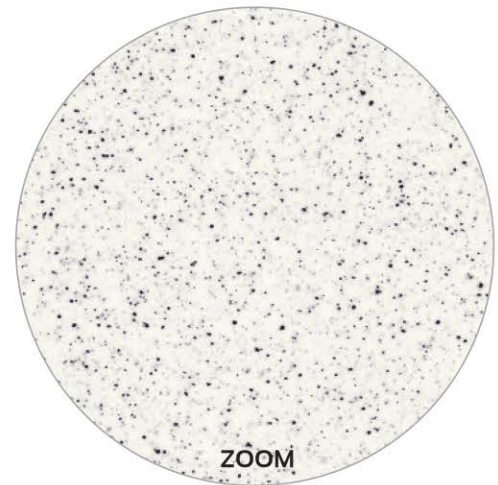

SERIES

GALAXY NEW WHITE

AVAILABLE

**GLOSSY
& MATT
SURFACE**

APPLICATION AREAS

TECHNICAL FEATURES

EDGE PROFILE POSSIBILITIES

S&P