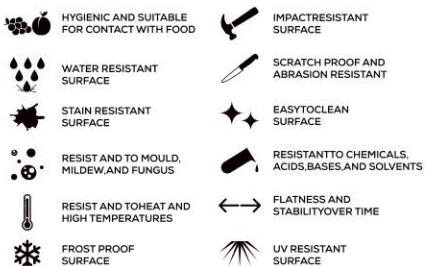

SERIES

GALAXY NEW WHITE

AVAILABLE

**GLOSSY
& MATT
SURFACE**

APPLICATION AREAS

TECHNICAL FEATURES

EDGE PROFILE POSSIBILITIES

S&P

SERIES

ZOOM

GALAXY STEEL GREY

AVAILABLE

**GLOSSY
& MATT
SURFACE**

APPLICATION AREAS

TECHNICAL FEATURES

EDGE PROFILE POSSIBILITIES

S&P
SERIES

GALAXY TERRAZZO VERDE

AVAILABLE

**GLOSSY
& MATT
SURFACE**

APPLICATION AREAS

TECHNICAL FEATURES

EDGE PROFILE POSSIBILITIES

S&P
SERIES