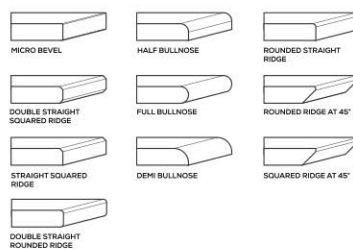

SERIES

GALAXY NEW WHITE

AVAILABLE

**GLOSSY
& MATT
SURFACE**

APPLICATION AREAS

TECHNICAL FEATURES

EDGE PROFILE POSSIBILITIES

S&P