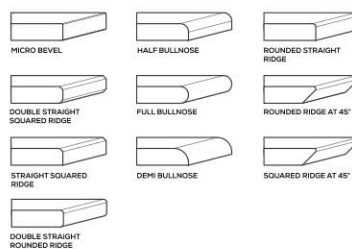

S&P
SERIES

**GALAXY
DARK GREY**

AVAILABLE

**GLOSSY
& MATT
SURFACE**

APPLICATION AREAS

TECHNICAL FEATURES

EDGE PROFILE POSSIBILITIES

S&P