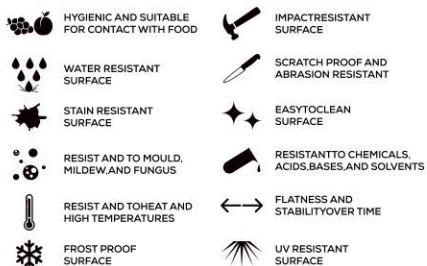

SERIES

GALAXY NEW WHITE

AVAILABLE

**GLOSSY
& MATT
SURFACE**

APPLICATION AREAS

TECHNICAL FEATURES

EDGE PROFILE POSSIBILITIES

S&P